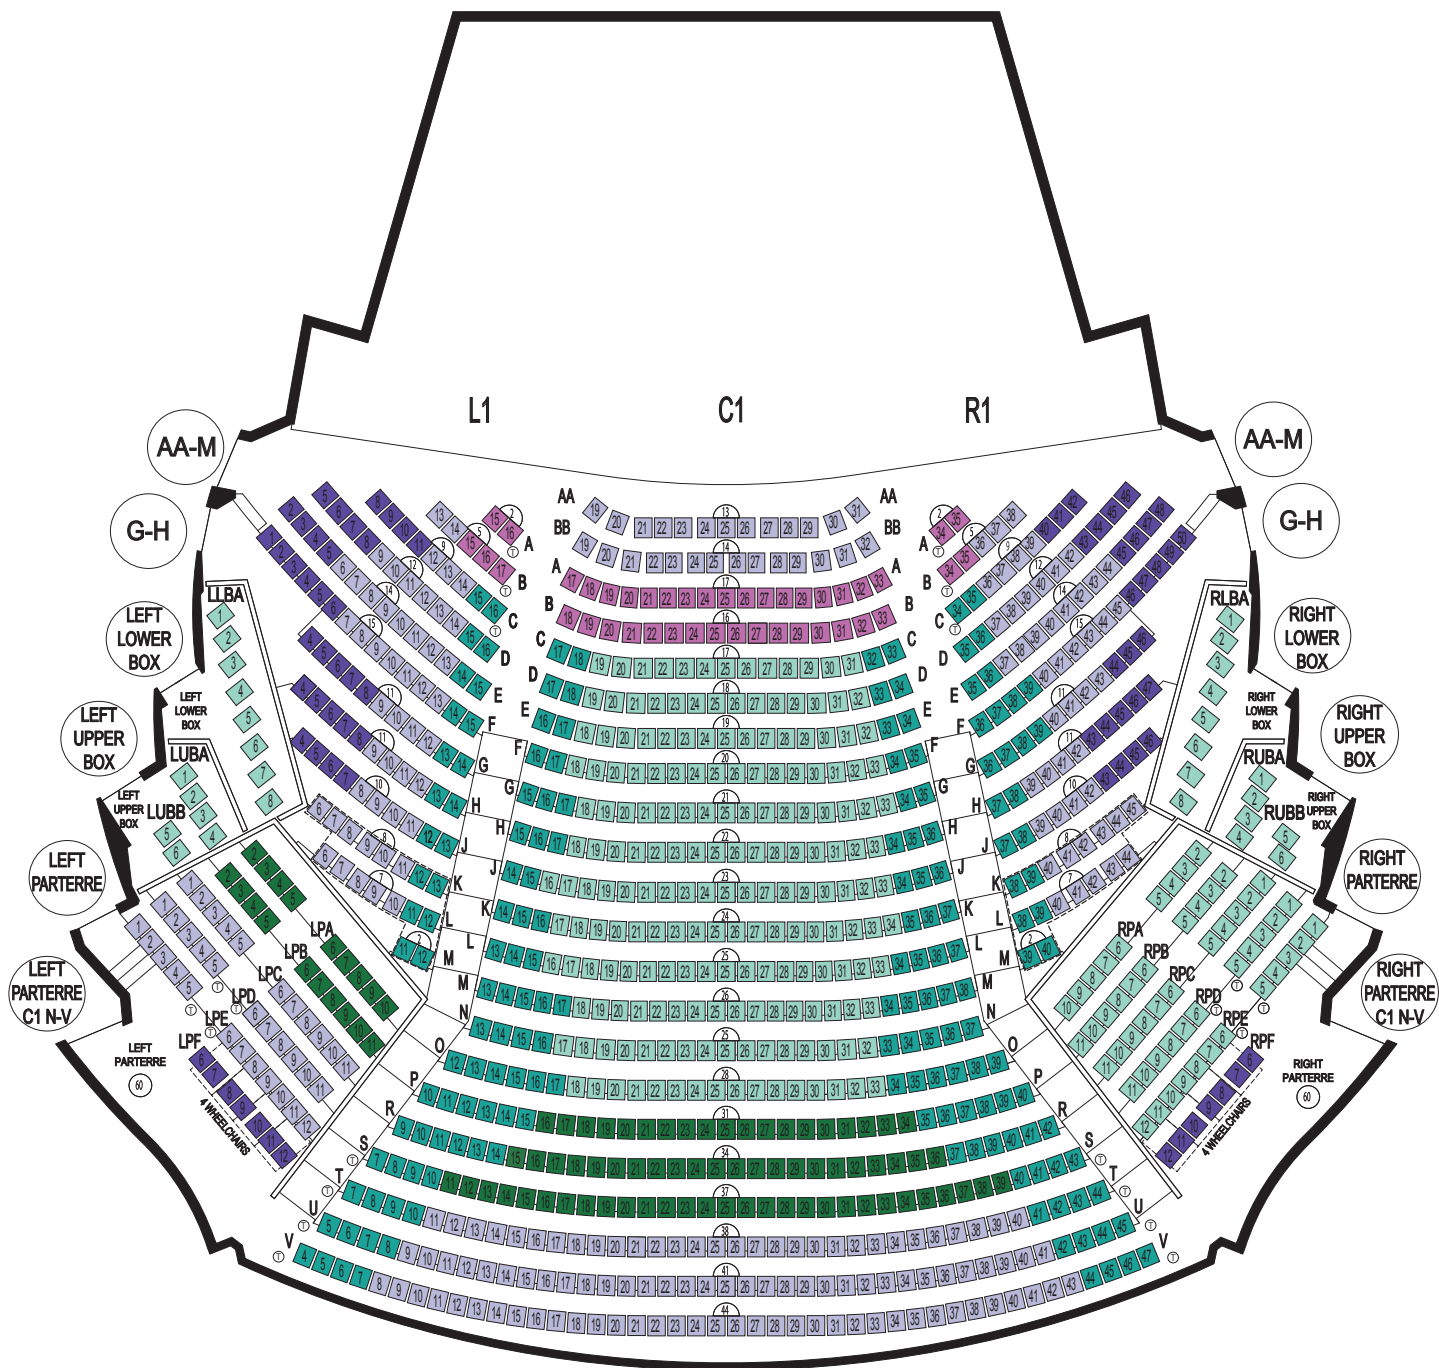

PRICE LEVELS

- A/ ■
- B/ ■
- C/ ■
- D/ ■
- E/ ■
- F/ ■

ROY THOMSON HALL
 MAIN HALL
 Capacity: 913 Seats
 (8 Wheelchairs)

SEATING PLANS

PRICE LEVELS

- A/ ■
- B/ ■
- C/ ■
- D/ ■
- E/ ■
- F/ ■

ROY THOMSON HALL
BALCONY

Capacity: 928 Seats
(6 Wheelchairs)