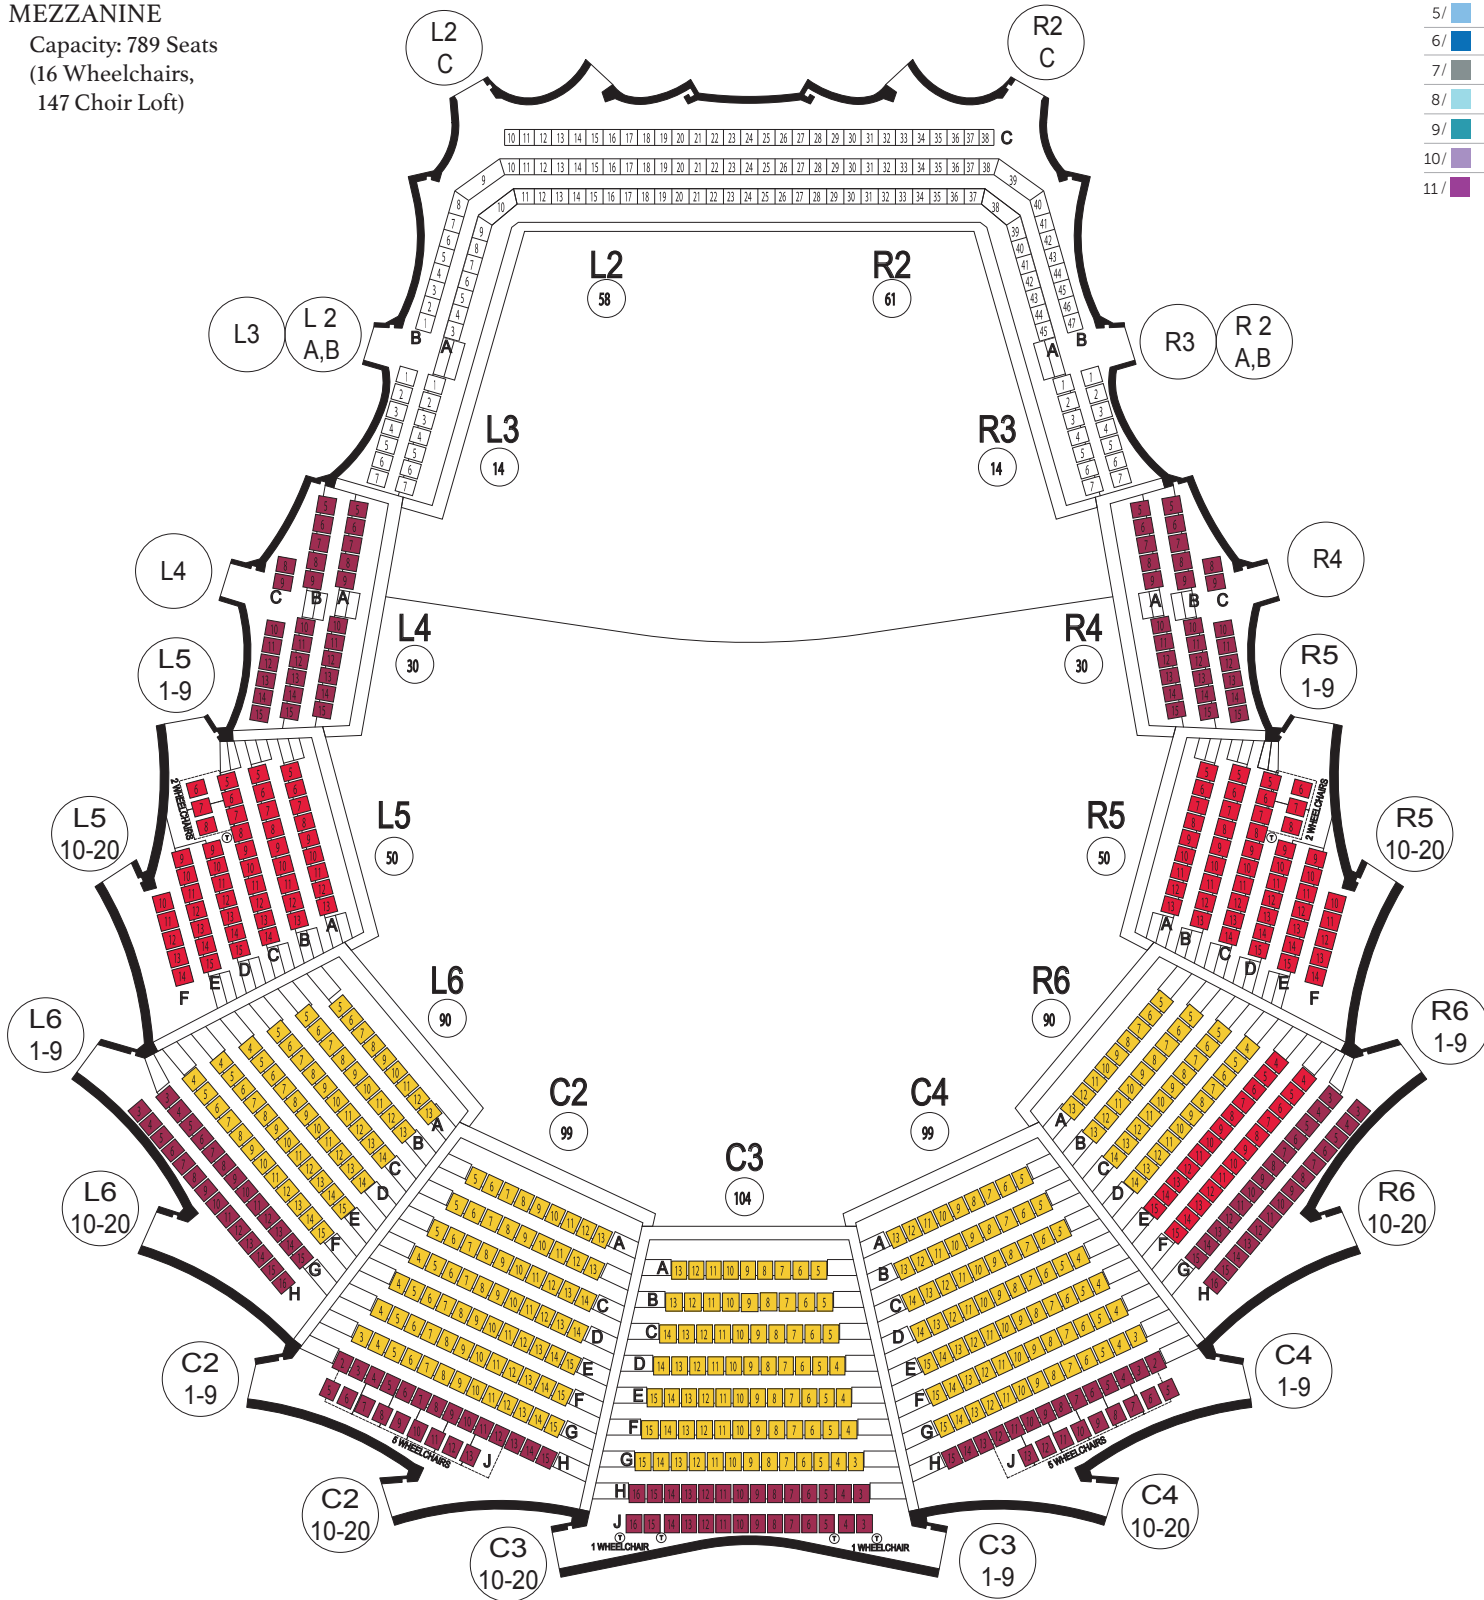

- 1/
- 2/
- 3/
- 4/
- 5/
- 6/
- 7/
- 8/
- 9/
- 10/
- 11/

ROY THOMSON HALL
 MAIN HALL
 Capacity: 913 Seats
 (8 Wheelchairs)

SEATING PLANS

- 1/
- 2/
- 3/
- 4/
- 5/
- 6/
- 7/
- 8/
- 9/
- 10/
- 11/

ROY THOMSON HALL
MEZZANINE

Capacity: 789 Seats
(16 Wheelchairs,
147 Choir Loft)

- 1/
- 2/
- 3/
- 4/
- 5/
- 6/
- 7/
- 8/
- 9/
- 10/
- 11/

ROY THOMSON HALL
BALCONY

Capacity: 928 Seats
(6 Wheelchairs)