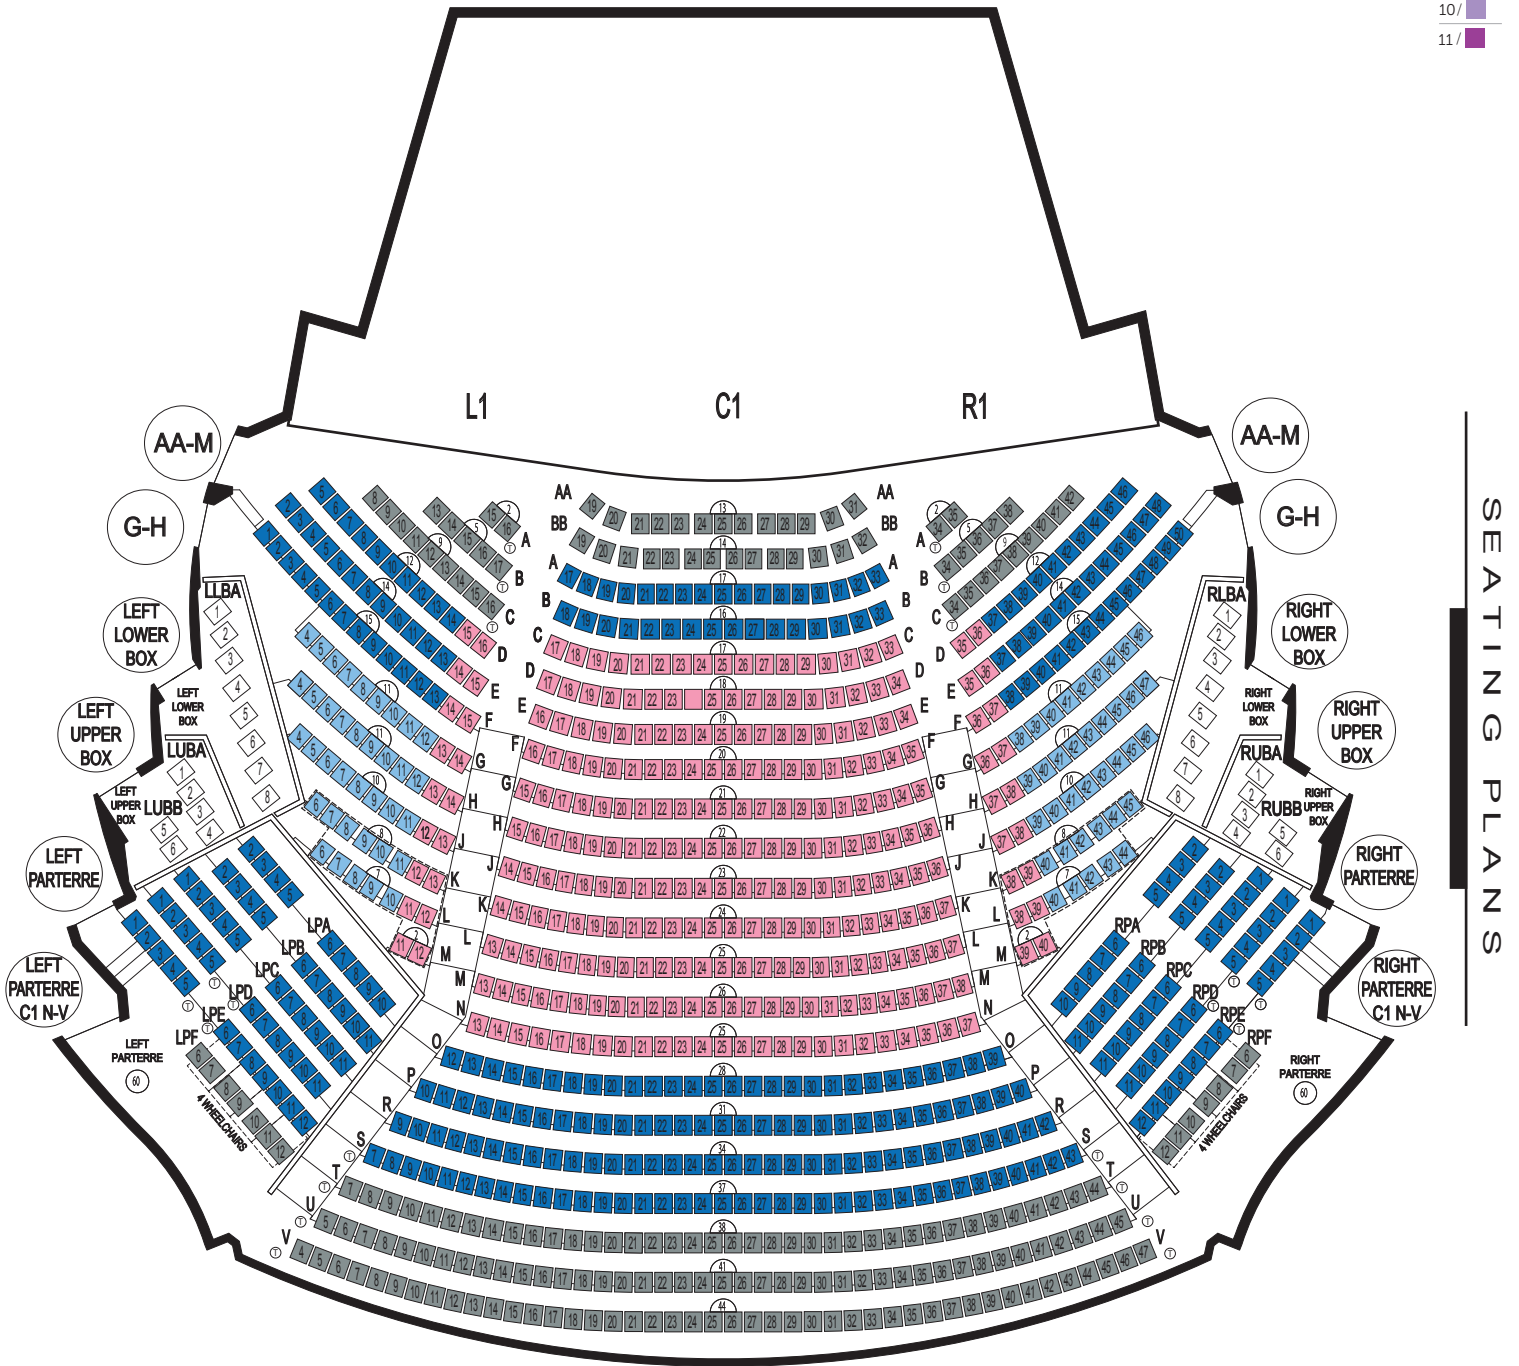

- 1/
- 2/
- 3/
- 4/
- 5/
- 6/
- 7/
- 8/
- 9/
- 10/
- 11/

ROY THOMSON HALL
 MAIN HALL
 Capacity: 913 Seats
 (8 Wheelchairs)

SEATING PLANS

- 1/
- 2/
- 3/
- 4/
- 5/
- 6/
- 7/
- 8/
- 9/
- 10/
- 11/

ROY THOMSON HALL
MEZZANINE

Capacity: 789 Seats
(16 Wheelchairs,
147 Choir Loft)

- 1/
- 2/
- 3/
- 4/
- 5/
- 6/
- 7/
- 8/
- 9/
- 10/
- 11/

ROY THOMSON HALL
BALCONY

Capacity: 928 Seats
(6 Wheelchairs)