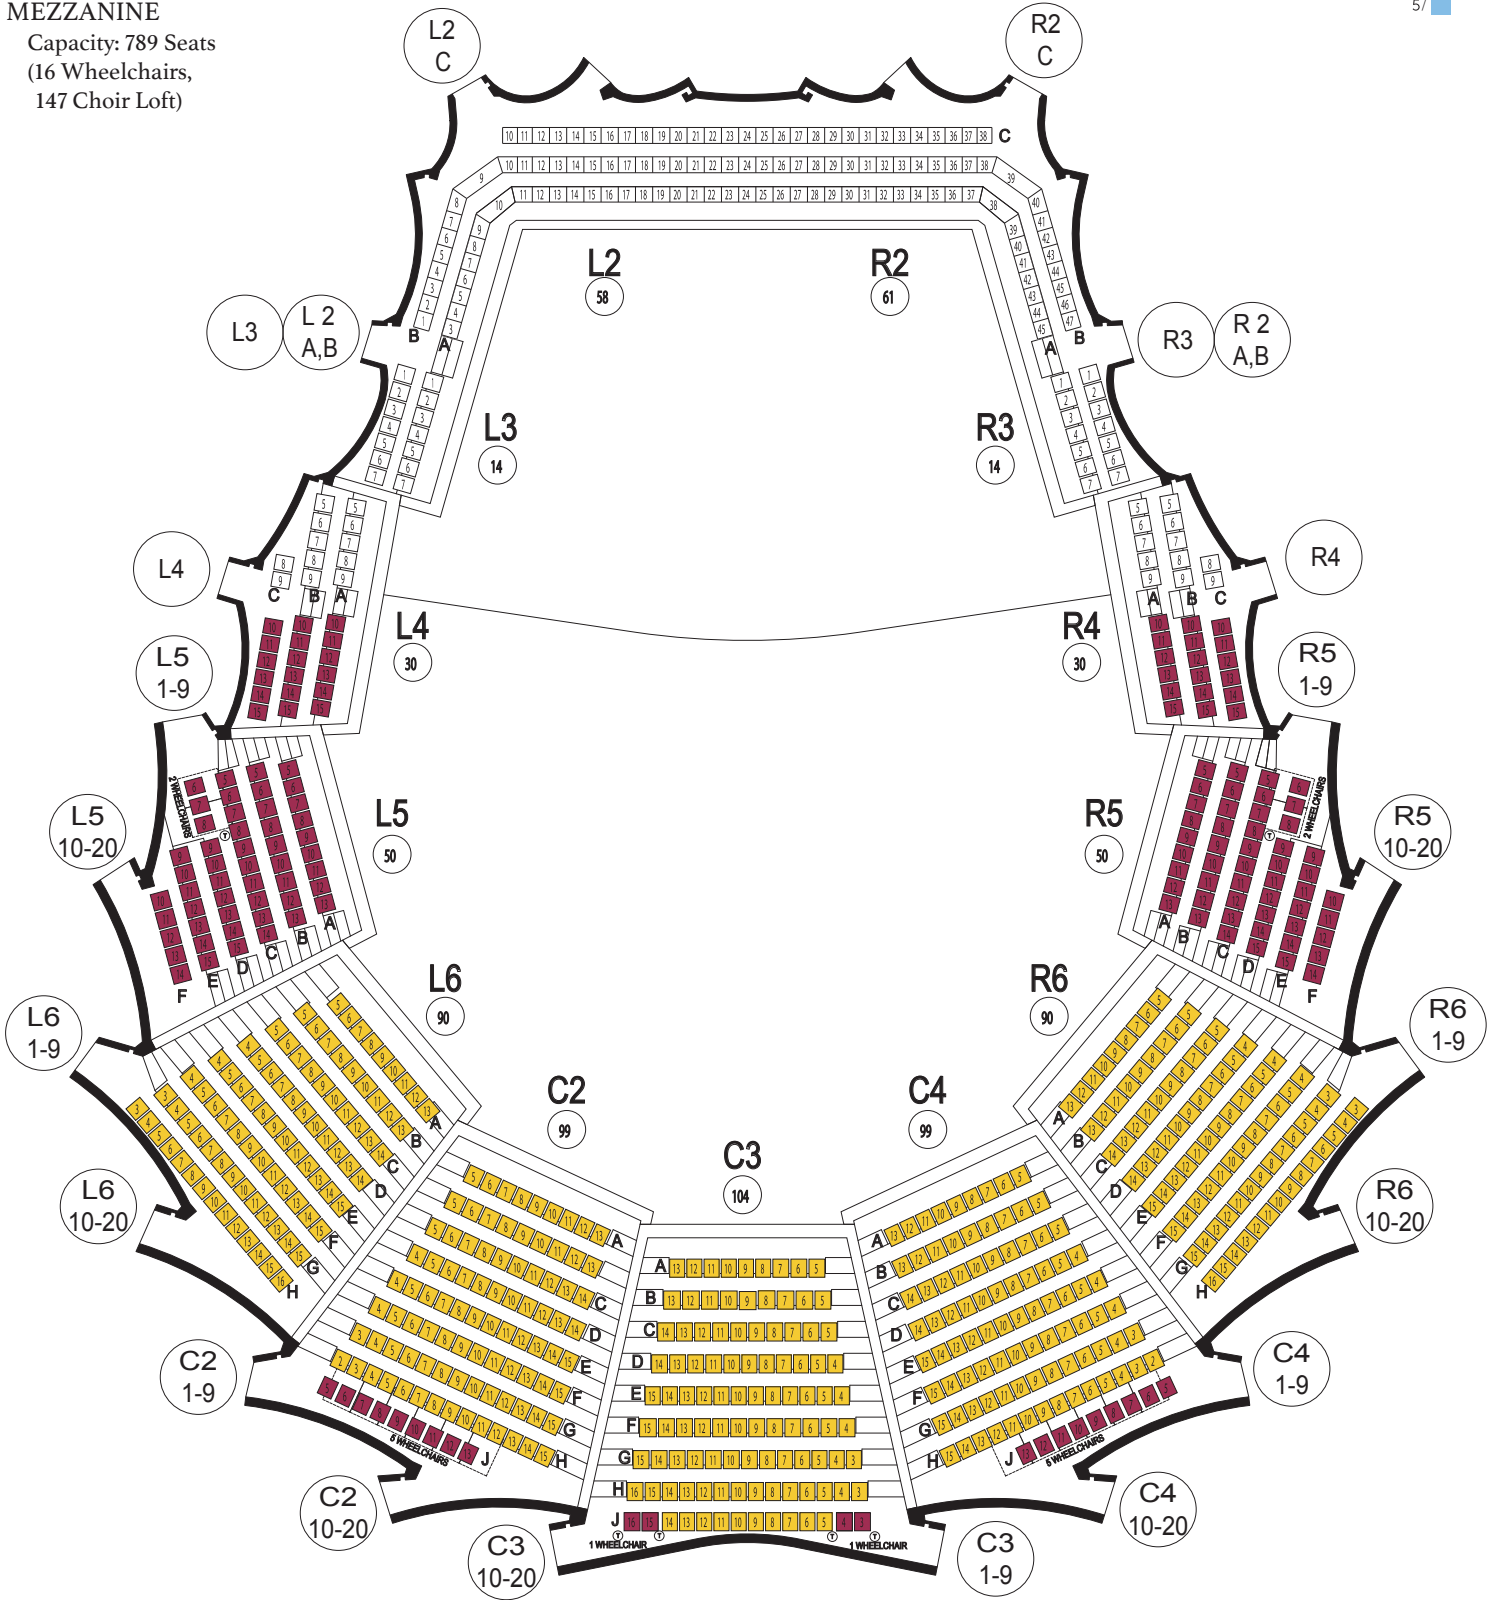

- 1/
- 2/
- 3/
- 4/
- 5/

ROY THOMSON HALL
 MAIN HALL
 Capacity: 913 Seats
 (8 Wheelchairs)

SEATING PLANS

PRICE LEVELS

- 1/
- 2/
- 3/
- 4/
- 5/

ROY THOMSON HALL
MEZZANINE

Capacity: 789 Seats
(16 Wheelchairs,
147 Choir Loft)

PRICE LEVELS

- 1/
- 2/
- 3/
- 4/
- 5/

ROY THOMSON HALL
BALCONY

Capacity: 928 Seats
(6 Wheelchairs)