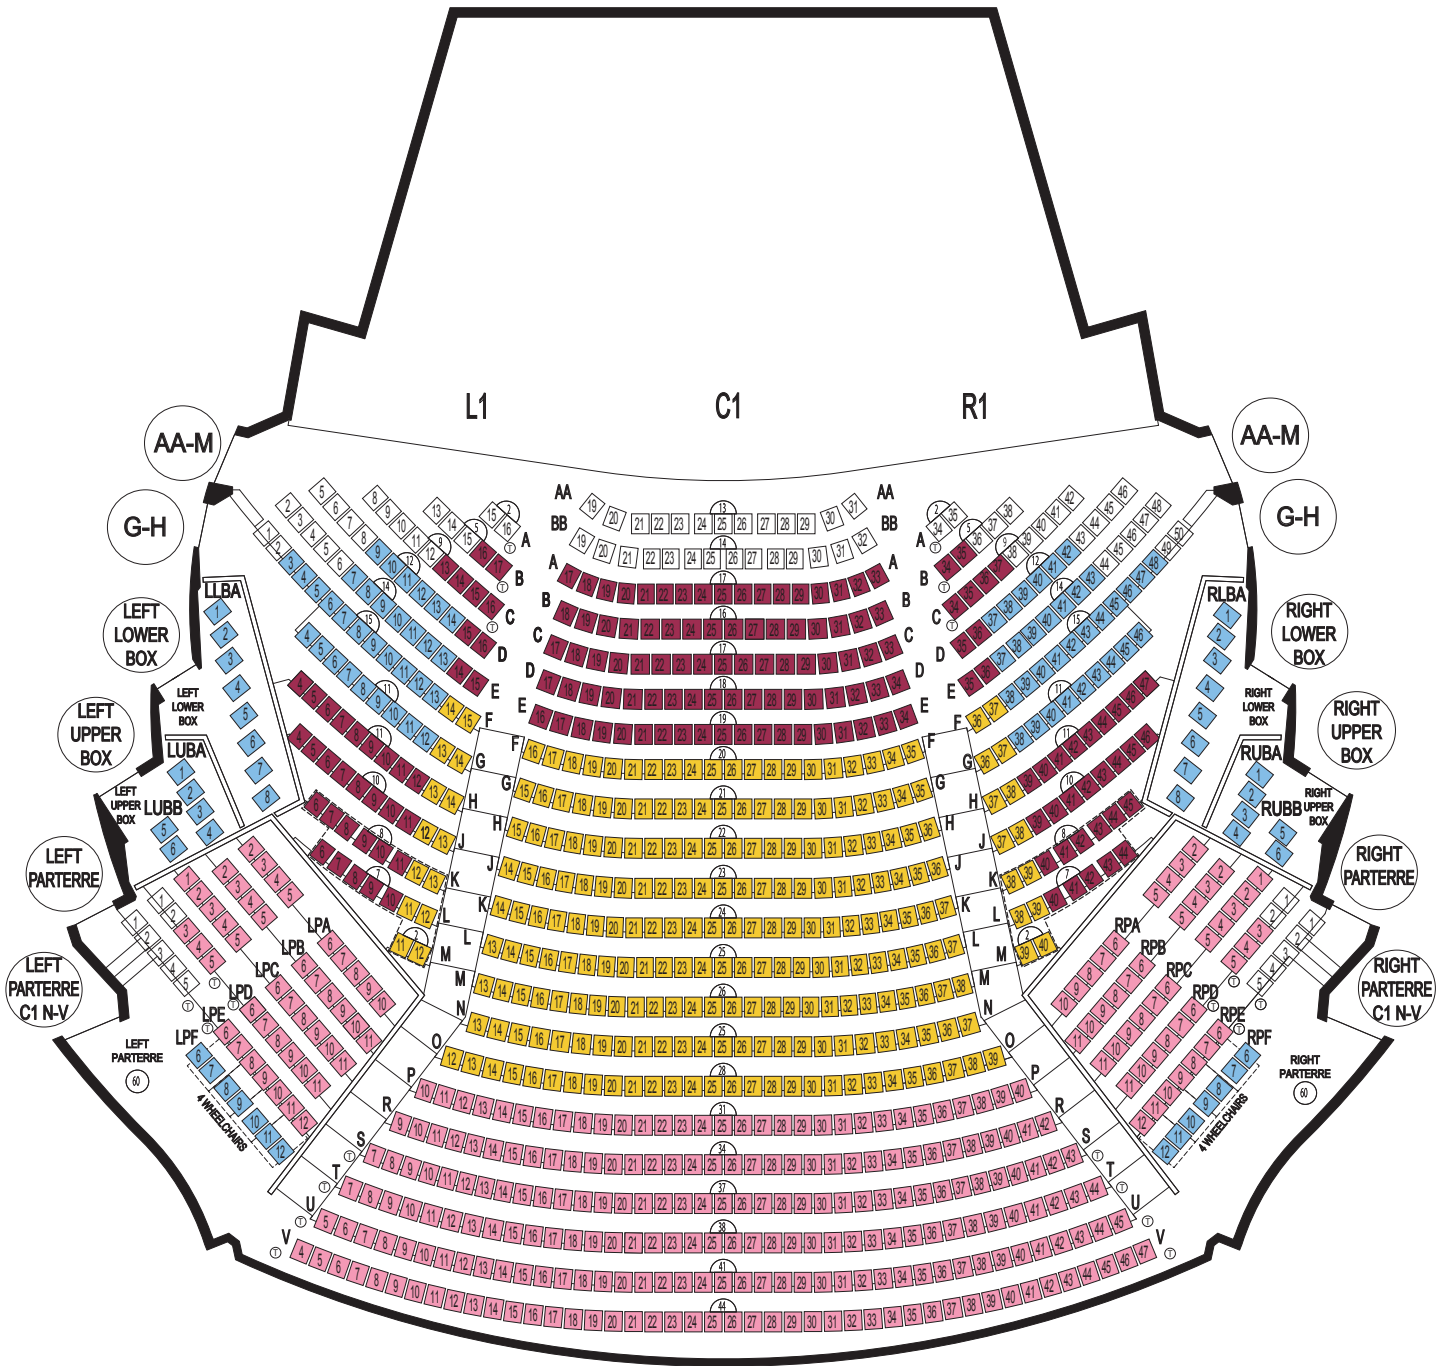

- 1/
- 2/
- 3/
- 4/
- 5/

ROY THOMSON HALL
 MAIN HALL
 Capacity: 913 Seats
 (8 Wheelchairs)

SEATING PLANS

PRICE LEVELS

- 1/
- 2/
- 3/
- 4/
- 5/

ROY THOMSON HALL
MEZZANINE

Capacity: 789 Seats
(16 Wheelchairs,
147 Choir Loft)

PRICE LEVELS

- 1/
- 2/
- 3/
- 4/
- 5/

ROY THOMSON HALL
BALCONY

Capacity: 928 Seats
(6 Wheelchairs)